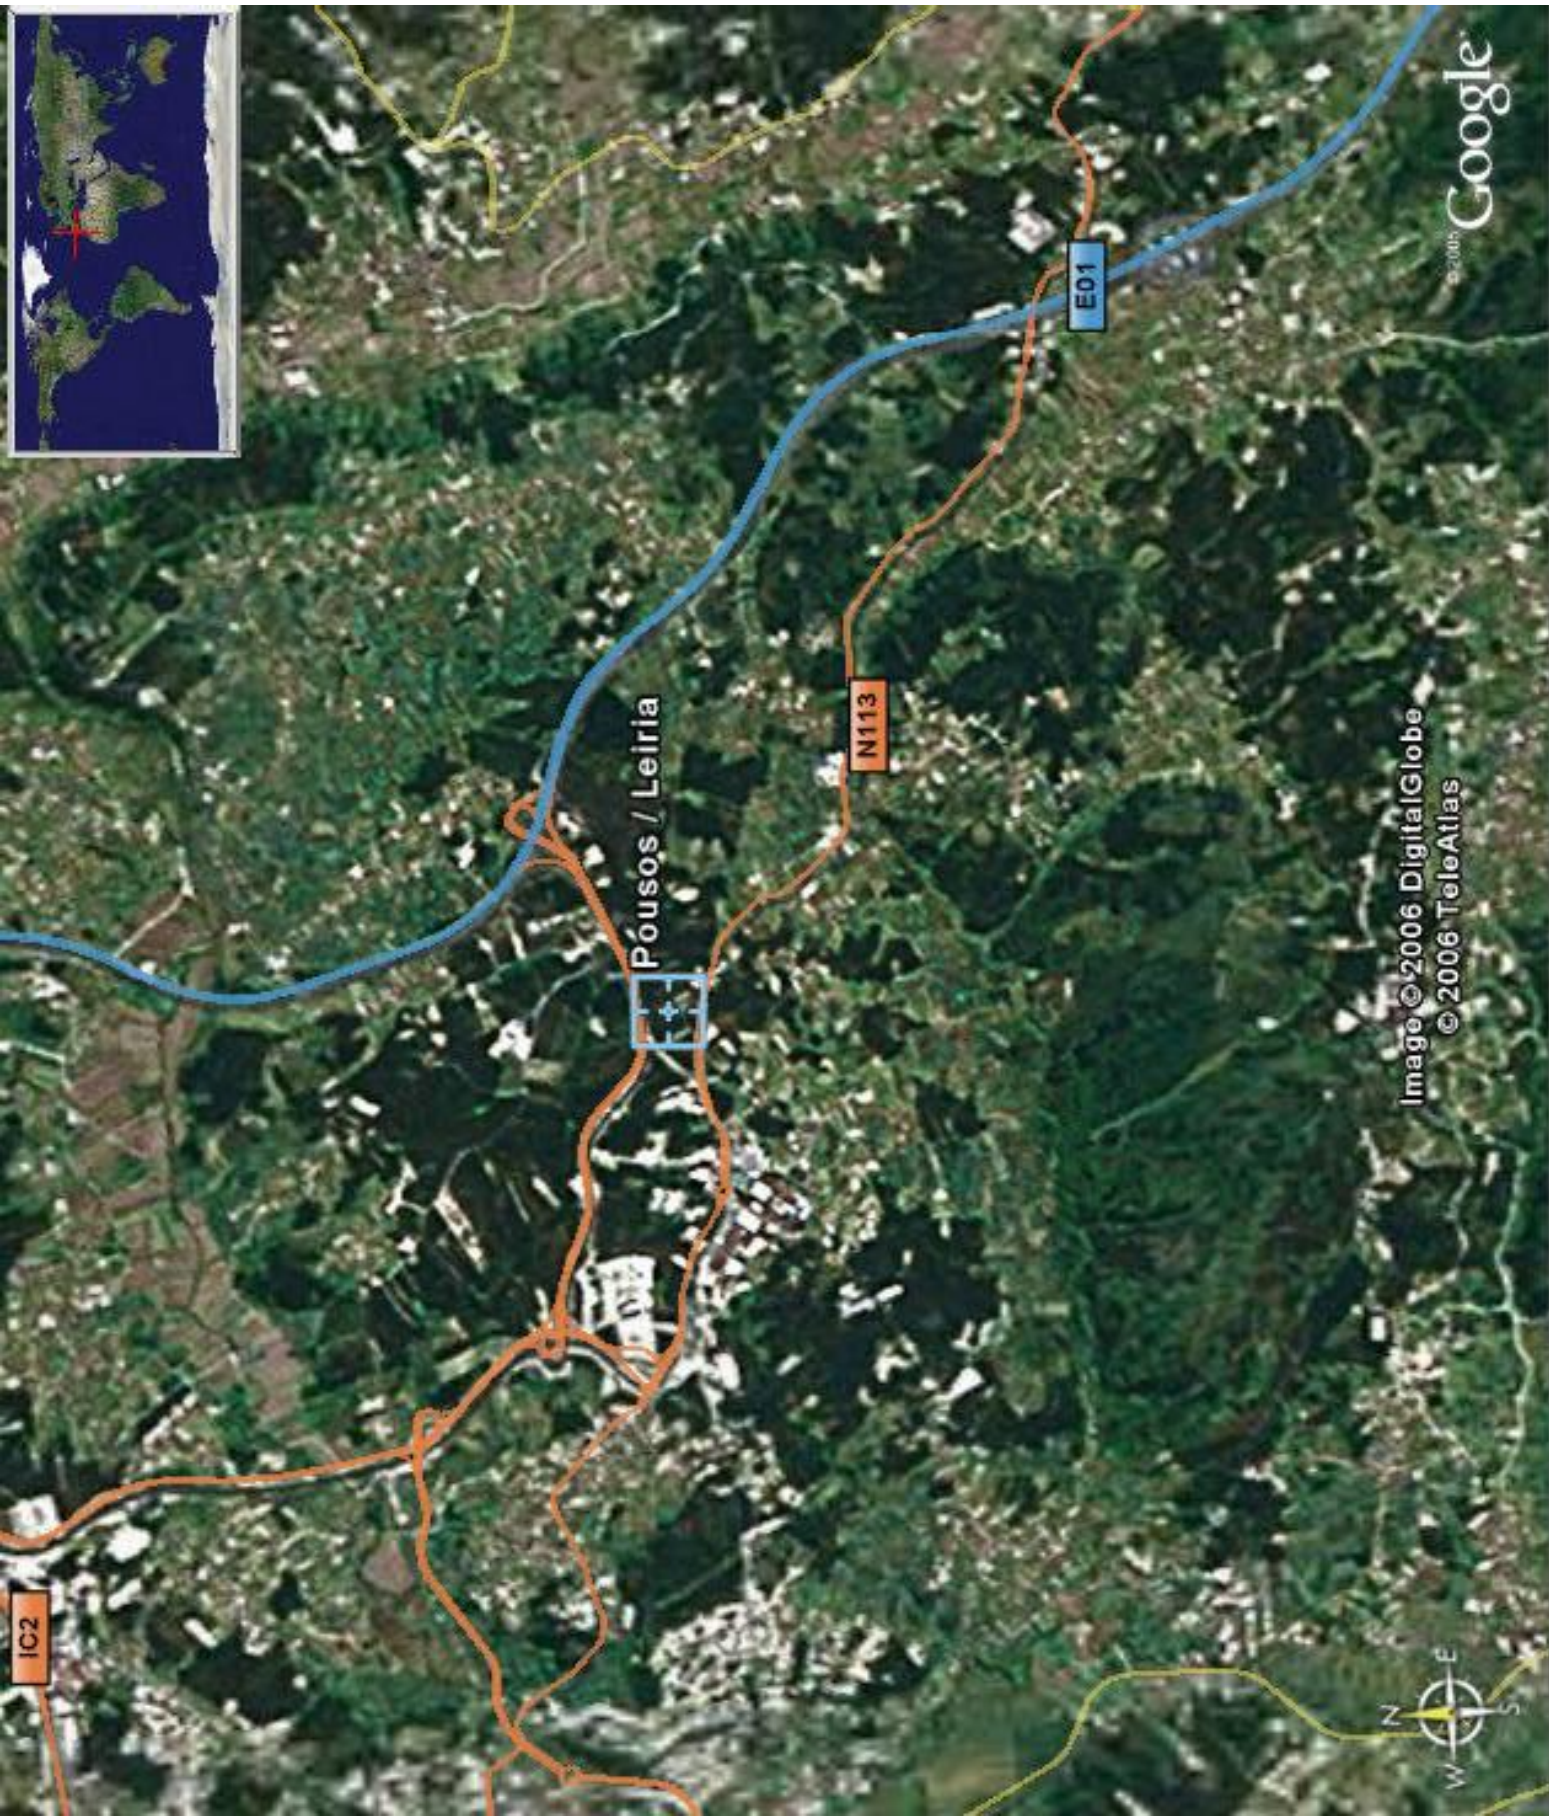

© 2006 Europa Technologies
Image © 2006 DigitalGlobe

© 2006 Google

Pointer 39°44'19.27" N 8°45'55.19" W elev 402 ft Streaming ||||| 100% Eye alt 3024 ft

© 2006 Europa Technologies
Image © 2006 DigitalGlobe

© 2006 Google

Pointer 39°44'19.47" N 8°45'54.32" W elev 396 ft Streaming Eye alt 4792 ft 100%

E01

N113

© 2006 Europa Technologies
Image © 2006 DigitalGlobe

© 2005 Google

Pointer 39°44'23.88" N 8°45'14.89" W elev 435 ft Eye alt 9827 ft
Streaming ||||| 100%

Image © 2006 DigitalGlobe
© 2006 TeleAtlas

Google

Pointer 39°43'47.72" N 8°44'44.20" W elev 480 ft Streaming 100% Eye alt 24598 ft

Eye alt 39.14 mi

Streaming 100%

W elev 492 ft

Pointer 39°43'47.72" N 8°44'44.20" W