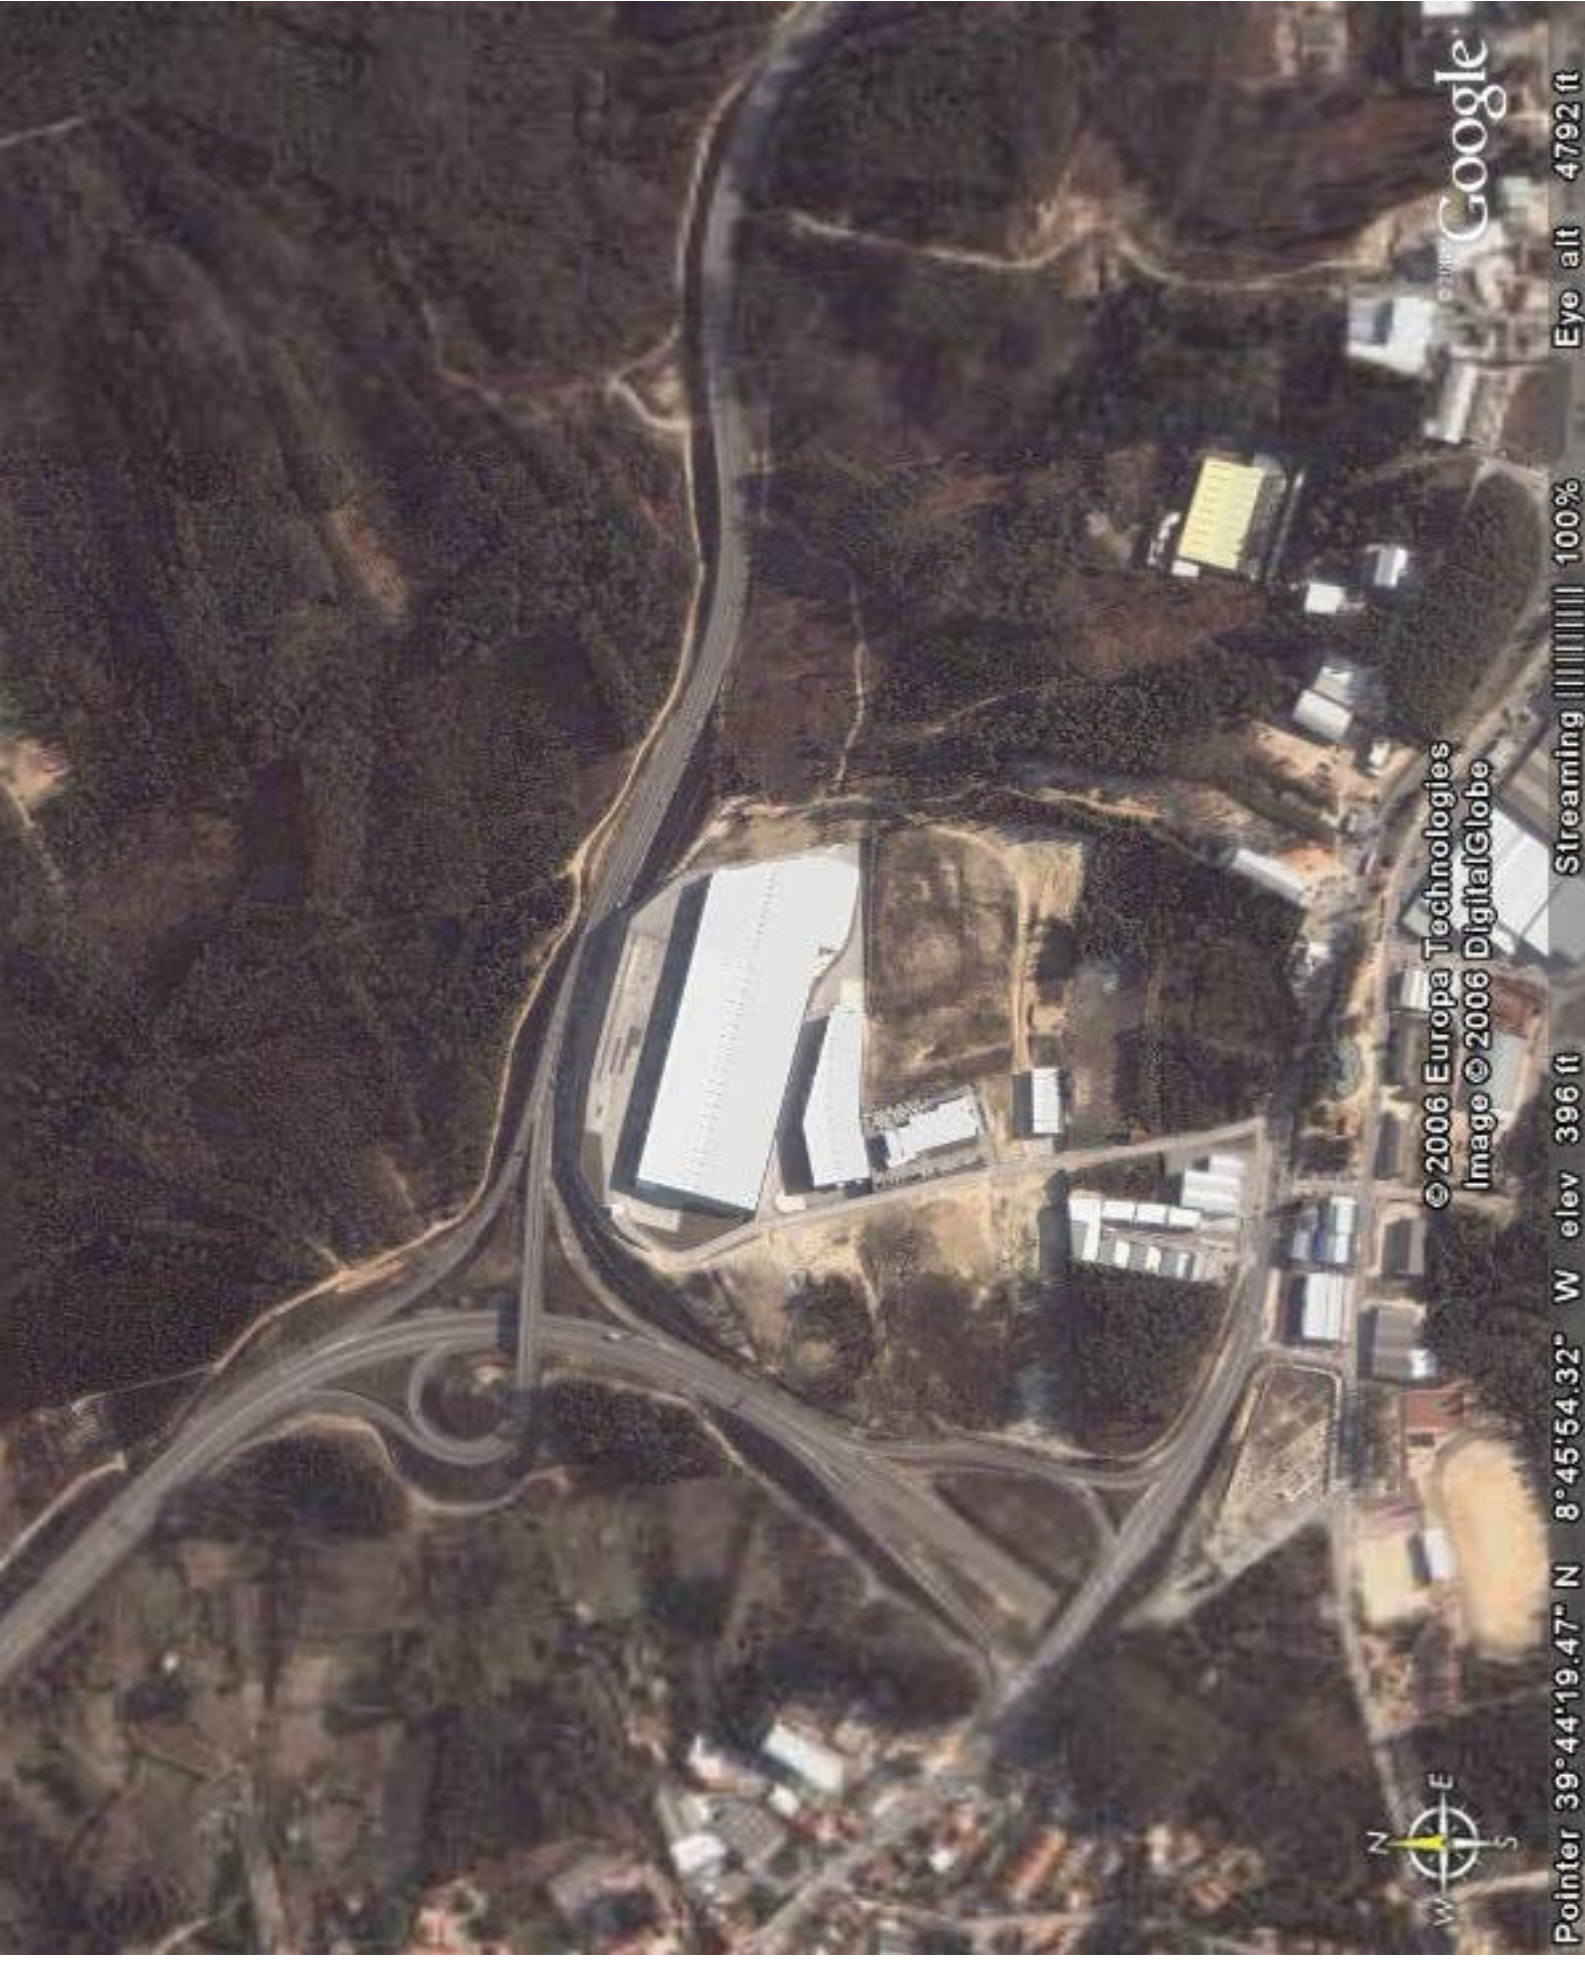

© 2006 Europa Technologies
Image © 2006 DigitalGlobe

© 2006 Google

Pointer 39°44'19.27" N 8°45'55.19" W elev 402 ft Streaming ||||| 100% Eye alt 3024 ft

© 2006 Europa Technologies
Image © 2006 DigitalGlobe

© 2006 Google

Pointer 39°44'19.47" N 8°45'54.32" W elev 396 ft Streaming Eye alt 4792 ft 100%

E01

N113

© 2006 Europa Technologies
Image © 2006 DigitalGlobe

© 2005 Google

Pointer 39°44'23.88" N 8°45'14.89" W elev 435 ft Eye alt 9827 ft
Streaming ||||| 100%

Image © 2006 DigitalGlobe
© 2006 TeleAtlas

Google

Pointer 39°43'47.72" N 8°44'44.20" W elev 480 ft Streaming 100% Eye alt 24598 ft

Eye alt 39.14 mi

Streaming 100%

W elev 492 ft

Pointer 39°43'47.72" N 8°44'44.20" W