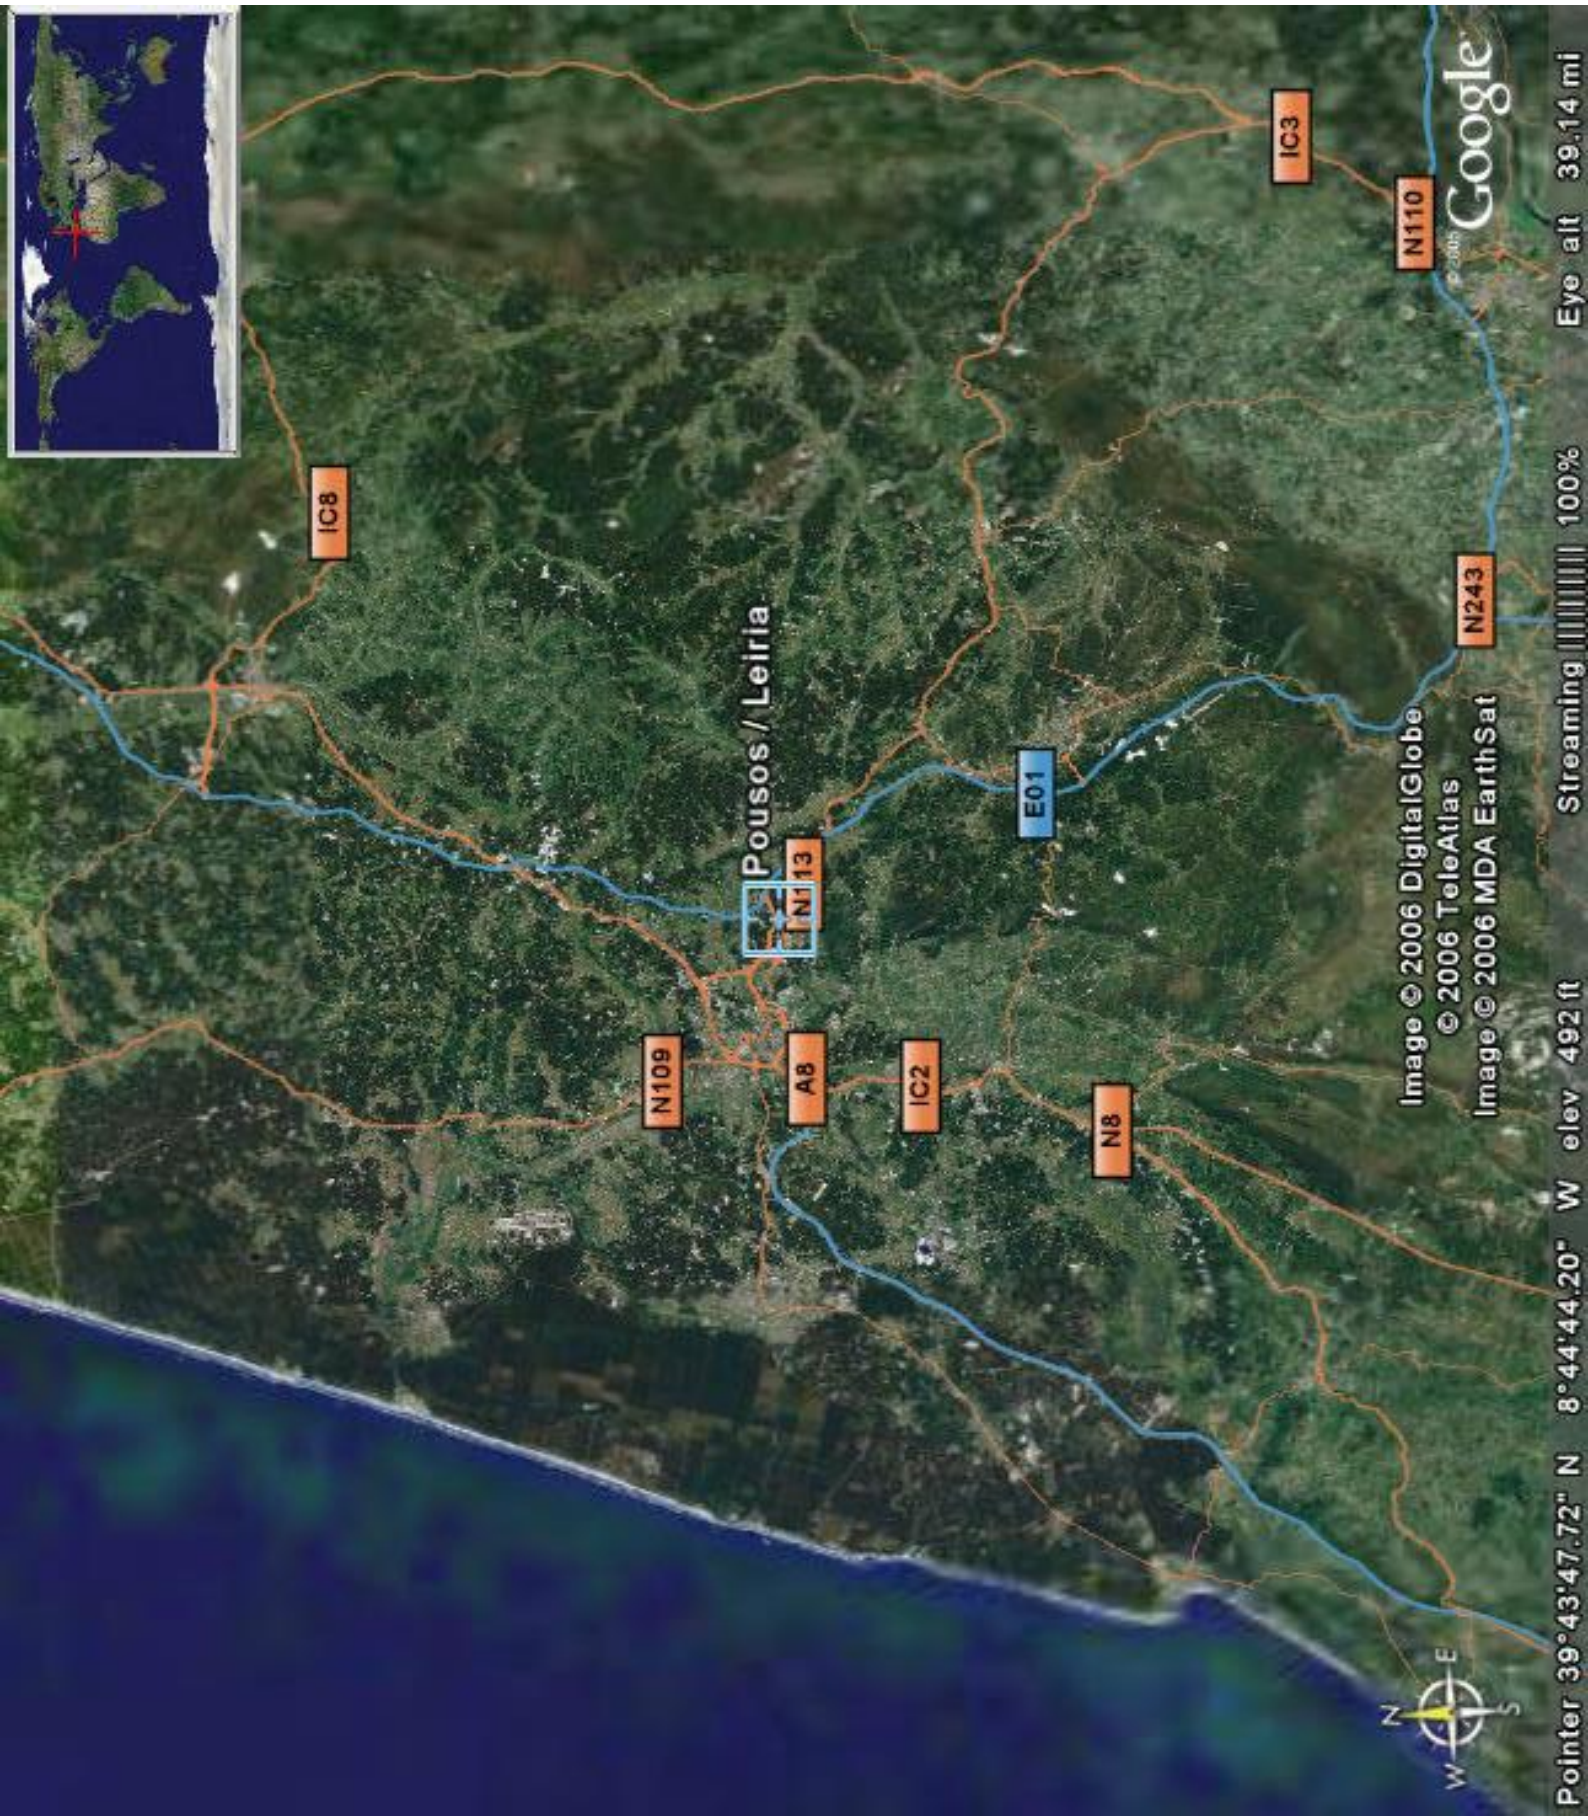

© 2006 Europa Technologies
Image © 2006 DigitalGlobe

© 2006 Google

Pointer 39°44'19.27" N 8°45'55.19" W elev 402 ft Streaming ||||| 100% Eye alt 3024 ft

© 2006 Europa Technologies
Image © 2006 DigitalGlobe

© 2006 Google

Pointer 39°44'19.47" N 8°45'54.32" W elev 396 ft Streaming Eye alt 4792 ft 100%

E01

N113

© 2006 Europa Technologies
Image © 2006 DigitalGlobe

© 2005 Google

Pointer 39°44'23.88" N 8°45'14.89" W elev 435 ft Eye alt 9827 ft
Streaming ||||| 100%

Image © 2006 DigitalGlobe
© 2006 TeleAtlas

Google

Pointer 39°43'47.72" N 8°44'44.20" W elev 480 ft Streaming 100% Eye alt 24598 ft

Eye alt 39.14 mi

Streaming 100%

W elev 492 ft

Pointer 39°43'47.72" N 8°44'44.20" W