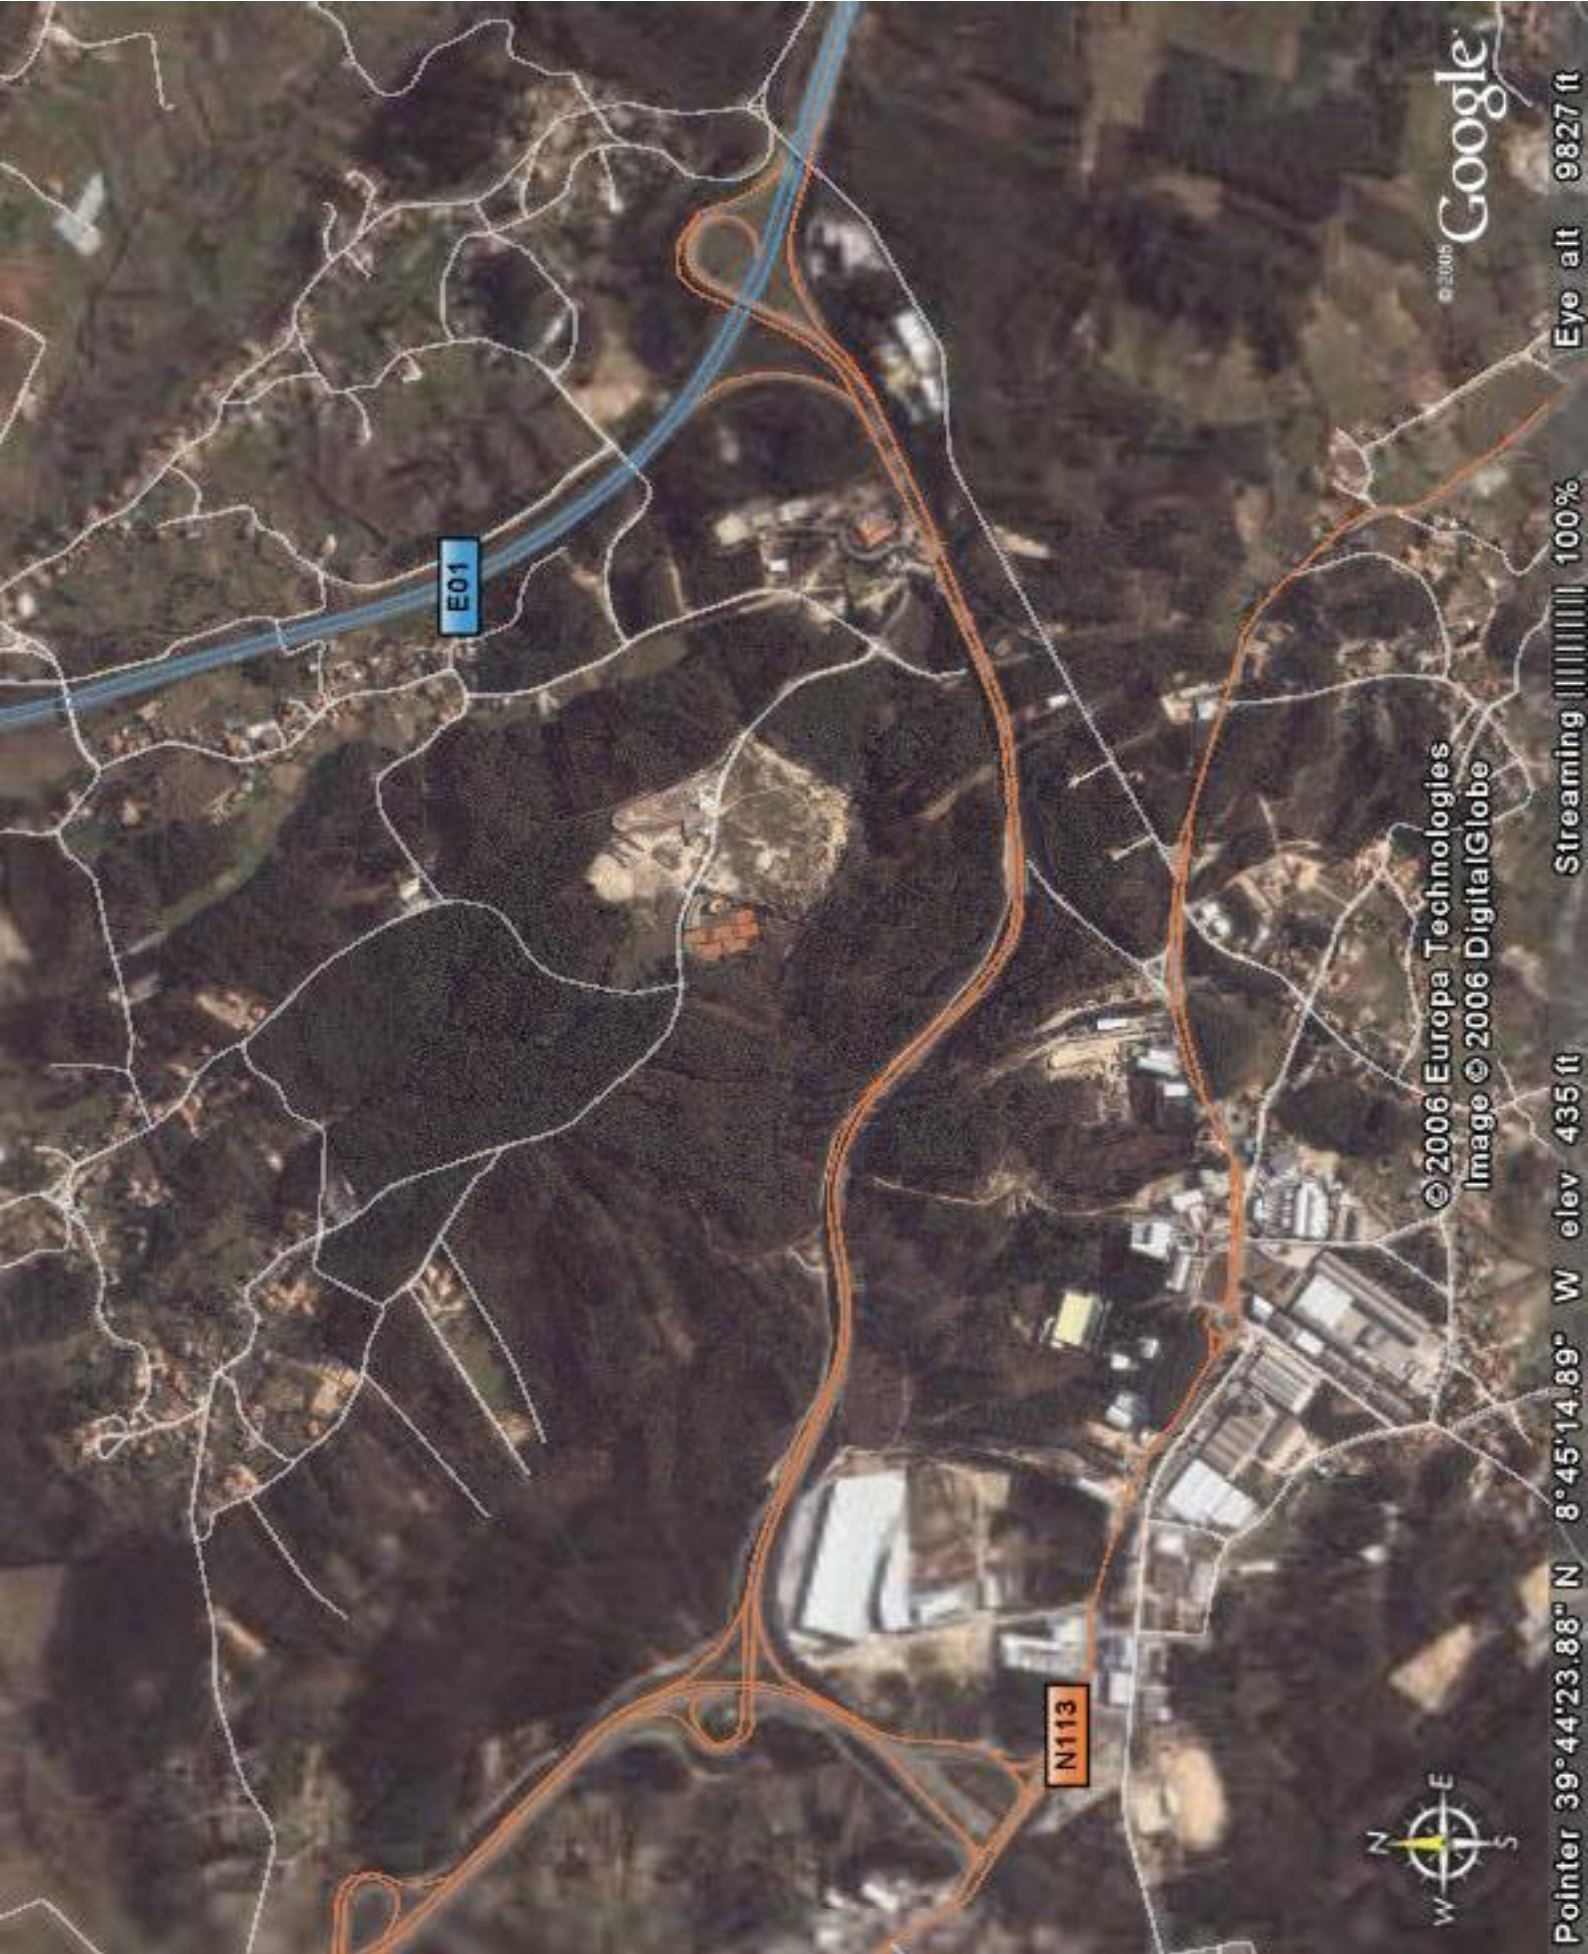

© 2006 Europa Technologies
Image © 2006 DigitalGlobe

© 2006 Google

Pointer 39°44'19.27" N 8°45'55.19" W elev 402 ft Streaming ||||| 100% Eye alt 3024 ft

© 2006 Europa Technologies
Image © 2006 DigitalGlobe

© 2006 Google

Pointer 39°44'19.47" N 8°45'54.32" W elev 396 ft Streaming Eye alt 4792 ft 100%

E01

N113

© 2006 Europa Technologies
Image © 2006 DigitalGlobe

© 2005 Google

Pointer 39°44'23.88" N 8°45'14.89" W elev 435 ft Eye alt 9827 ft
Streaming ||||| 100%

Image © 2006 DigitalGlobe
© 2006 TeleAtlas

Google

Pointer 39°43'47.72" N 8°44'44.20" W elev 480 ft Streaming 100% Eye alt 24598 ft

Eye alt 39.14 mi

Streaming 100%

W elev 492 ft

Pointer 39°43'47.72" N 8°44'44.20" W