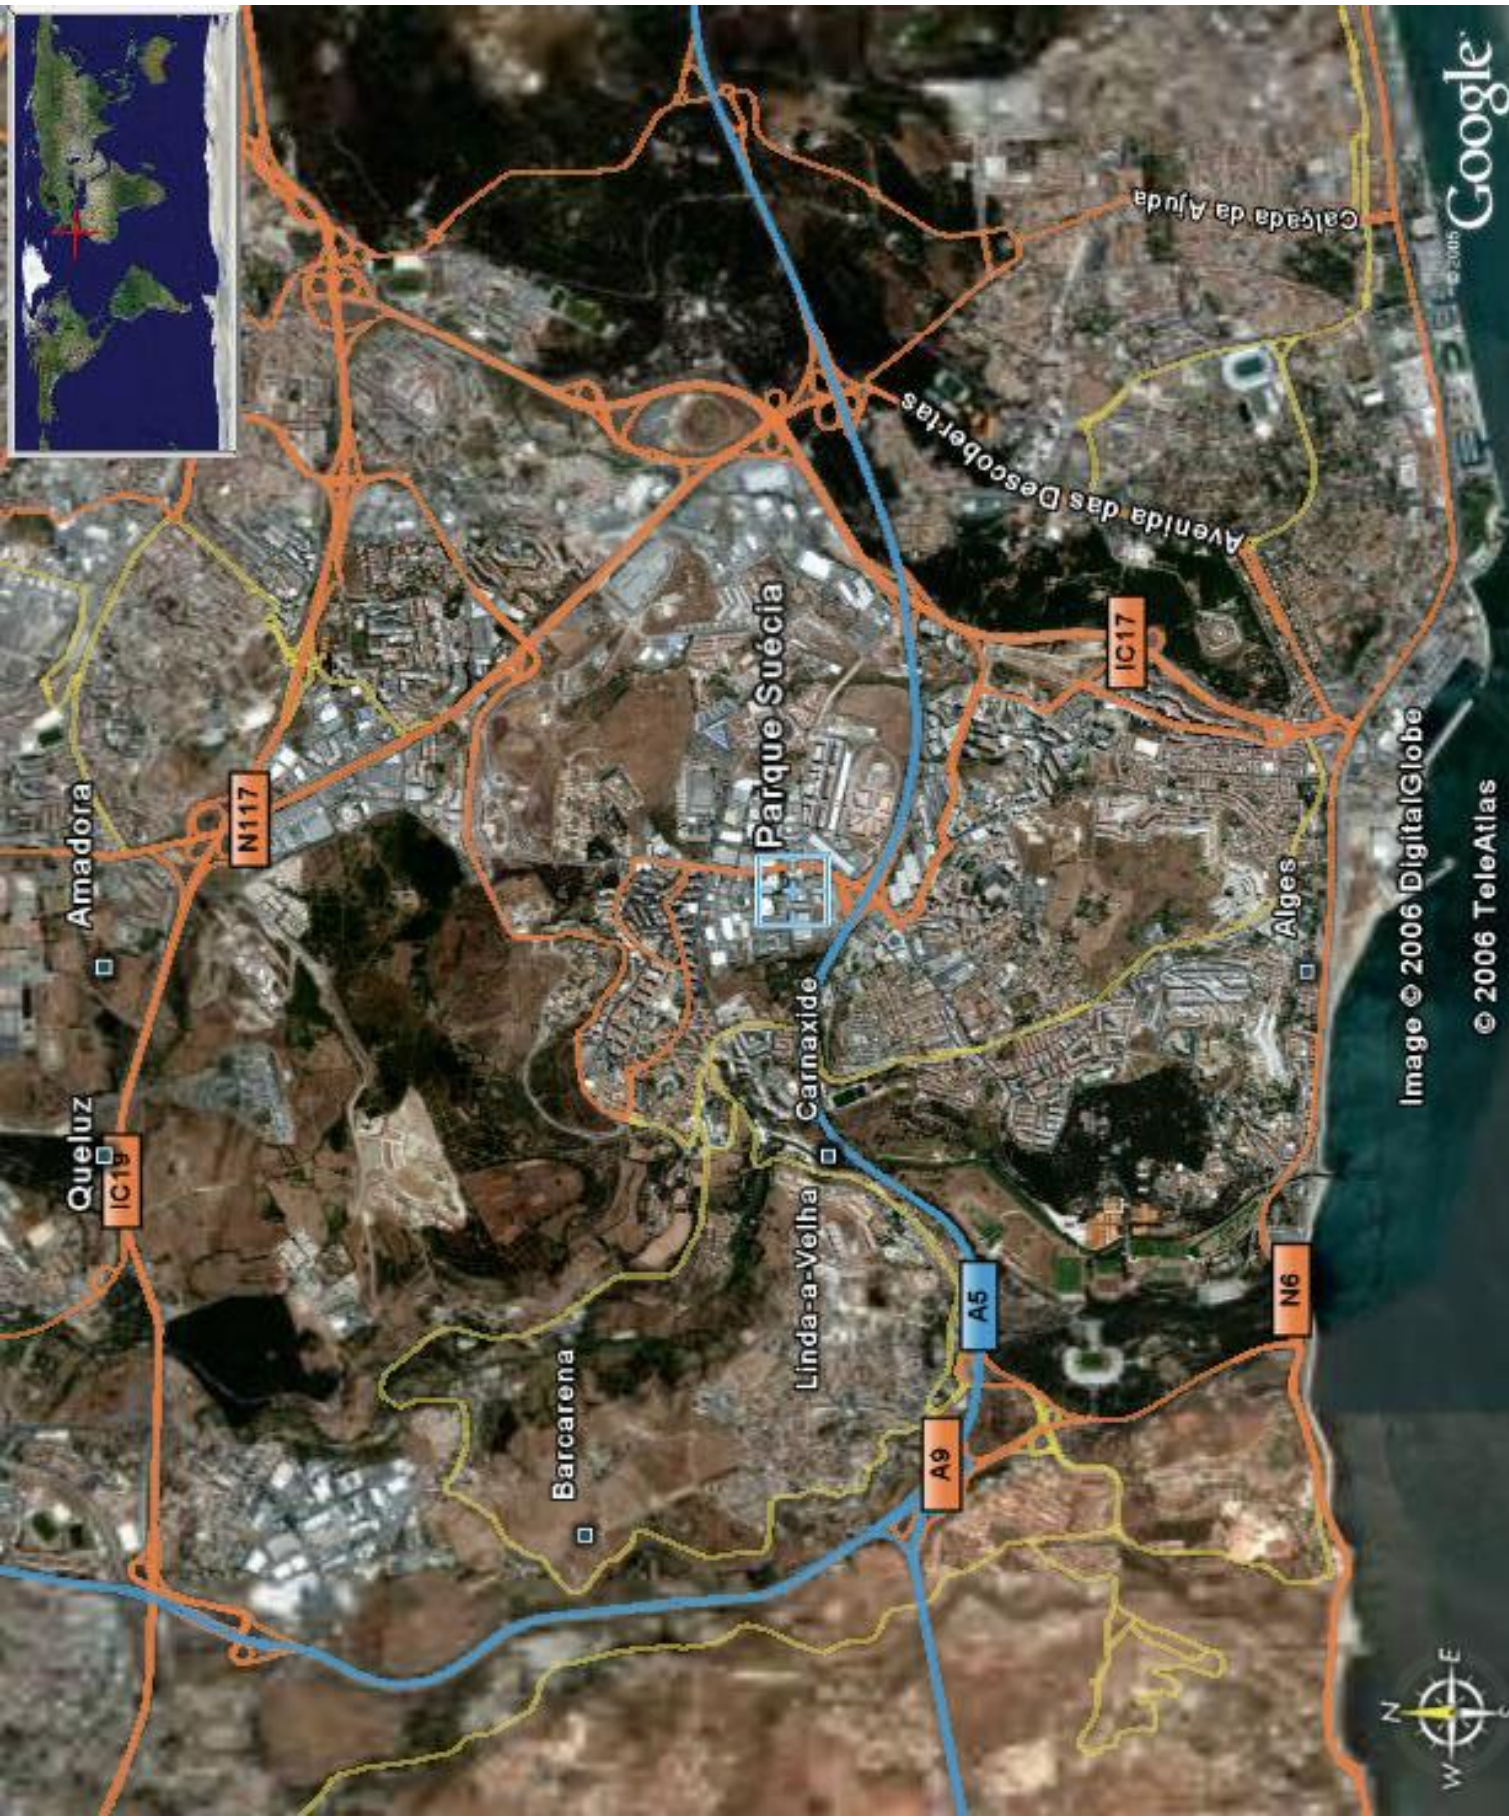

Avenida do Forte

Parque Suécia

Image © 2006 DigitalGlobe

© 2006 TeleAtlas

Google

Pointer 38°43'16.75" N 9°14'12.45" W elev 332 ft

Streaming 100%

Eye alt 1636 ft

Google

Eye alt 3098 ft

Streaming 100%

W elev 332 ft

Pointer 38°43'16.87" N 9°14'12.17" W

Image © 2006 DigitalGlobe

© 2006 TeleAtlas

Rua Ernesto Silva

Rua da Barruncheira

Rua da Garagem

Parque Suécia

Rua Manoel Antonio Rodrigues

Image © 2006 DigitalGlobe

© 2006 TeleAtlas

Google